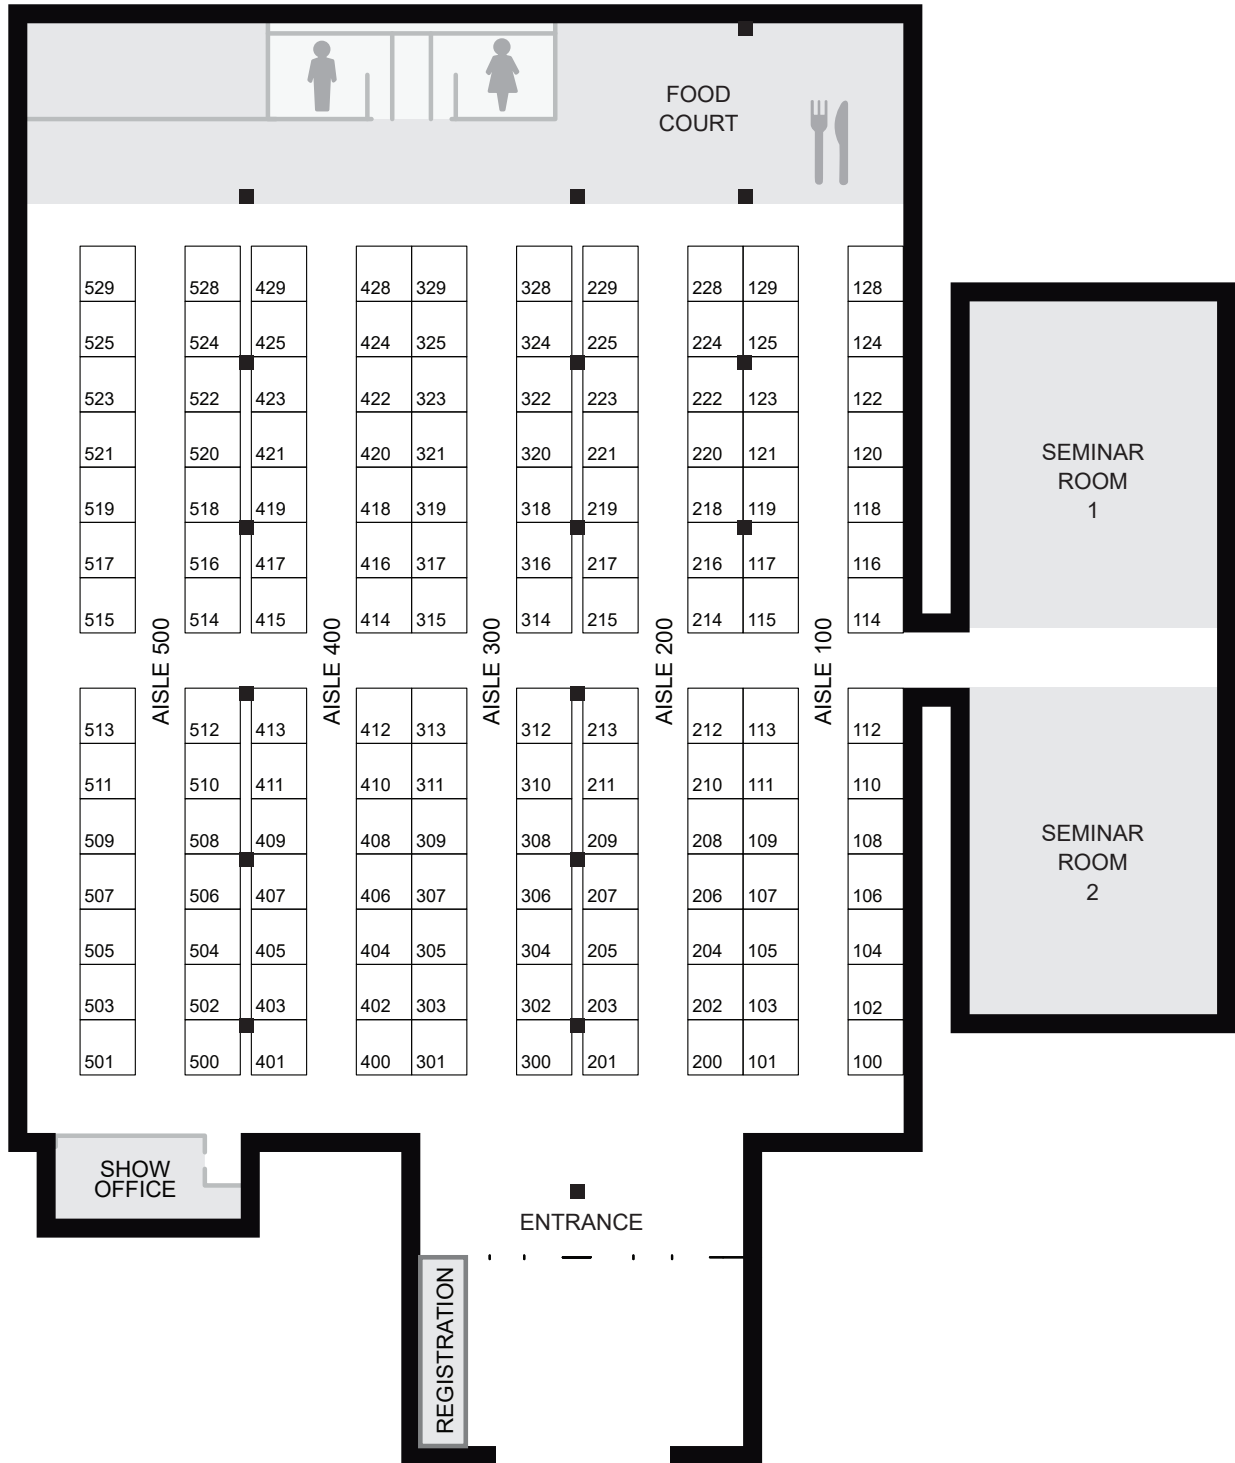

# The Cooperator Expo Chicagoland

Donald E. Stephens Convention Center, 9291 Bryn Mawr Avenue, Rosemont, IL  
 Wednesday, May 9, 2018 • 10:00AM–4:30PM

[spring.ilexpo.com](http://spring.ilexpo.com)